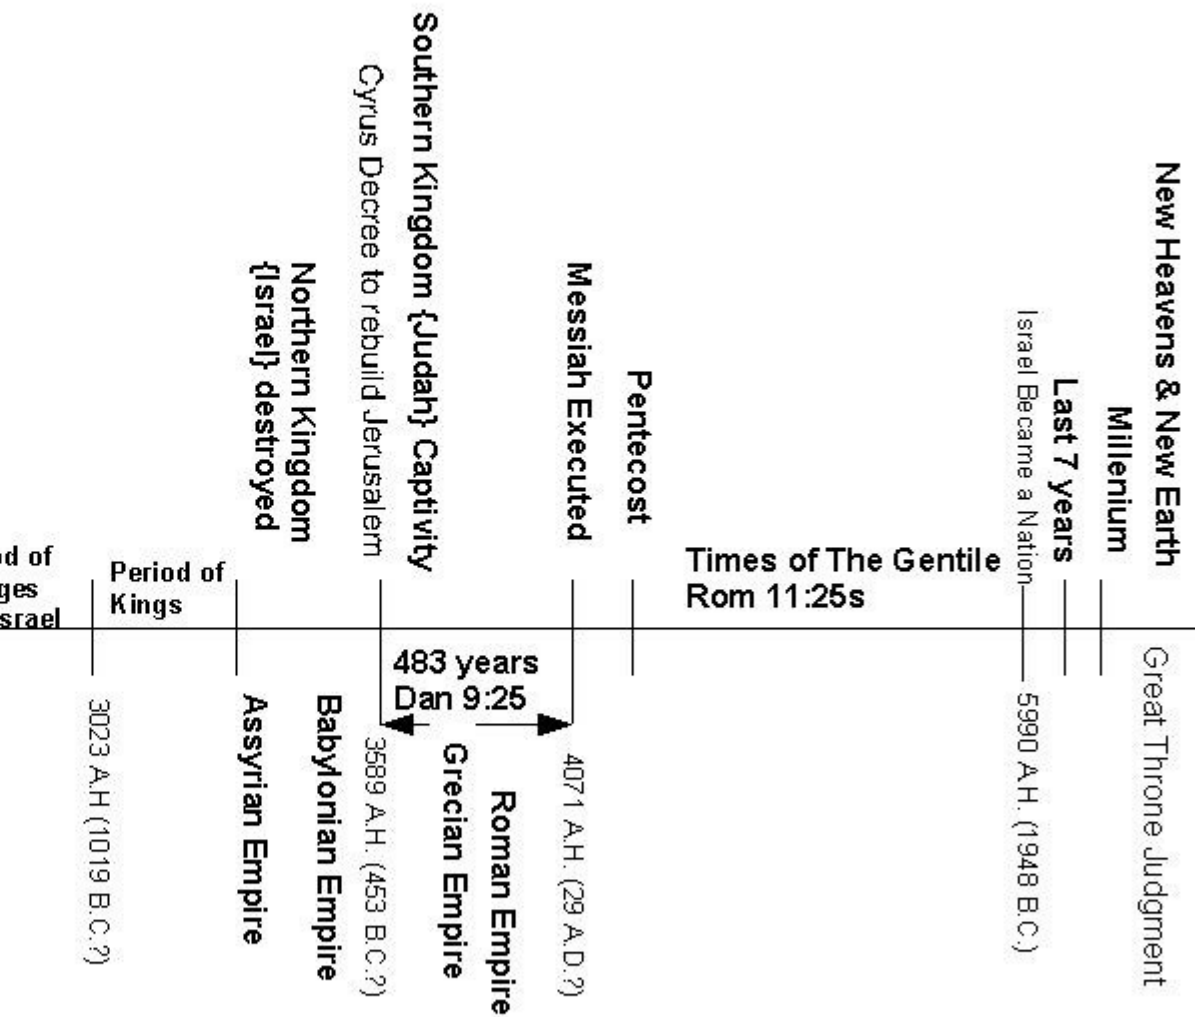

Time Line Chart

End of Time Chart

Gen 8:3-4 1 month = 30 days

1 year = 360 days

7 years = 2520 days

3 1/2 years = 1260 days

42 months = 1260 days

43 months = 1290 days