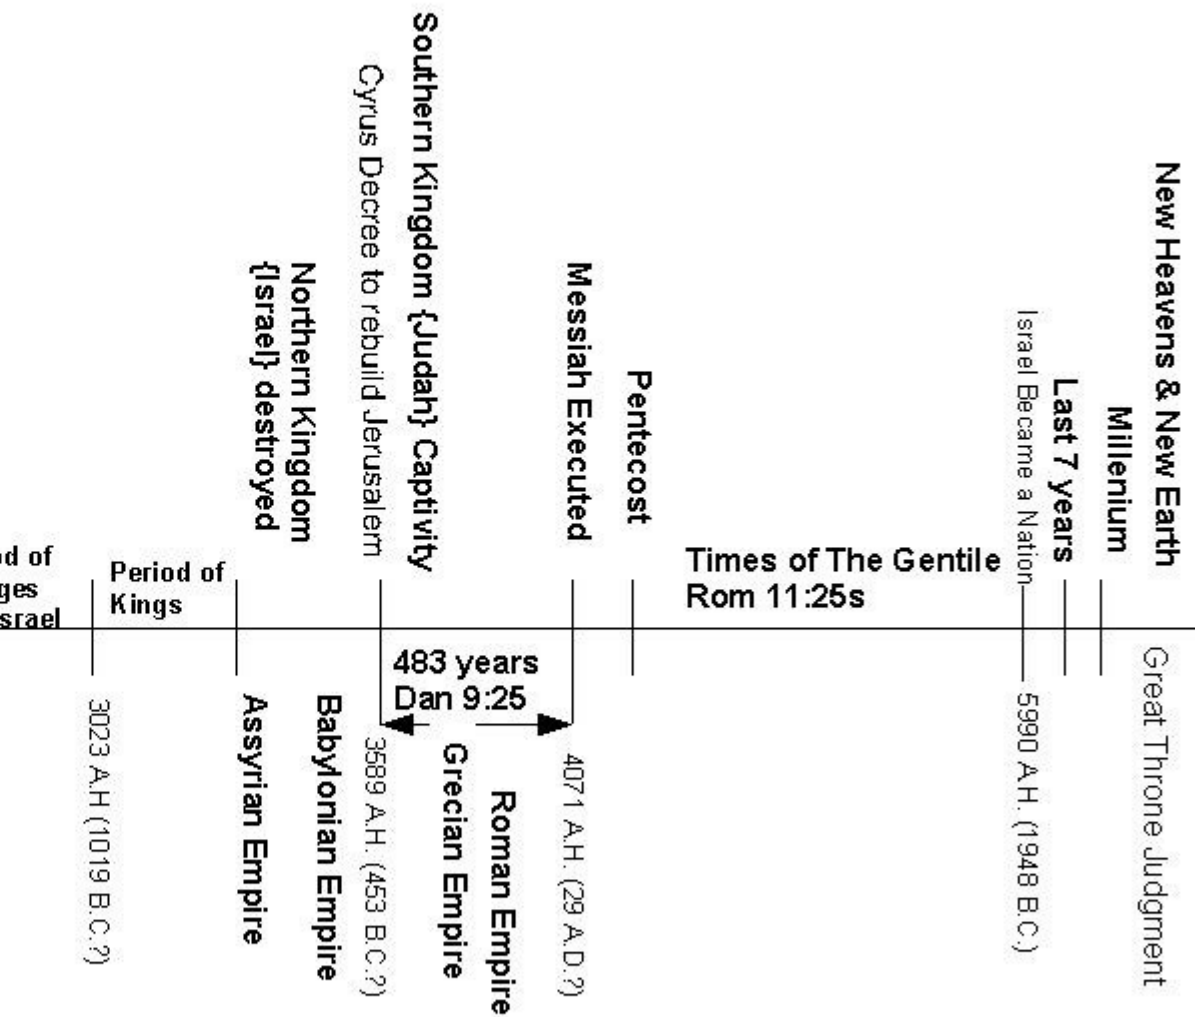

# Time Line Chart

# End of Time Chart

Gen 8:3-4 1 month = 30 days

1 year = 360 days

7 years = 2520 days

3 ½ years = 1260 days

42 months = 1260 days

43 months = 1290 days