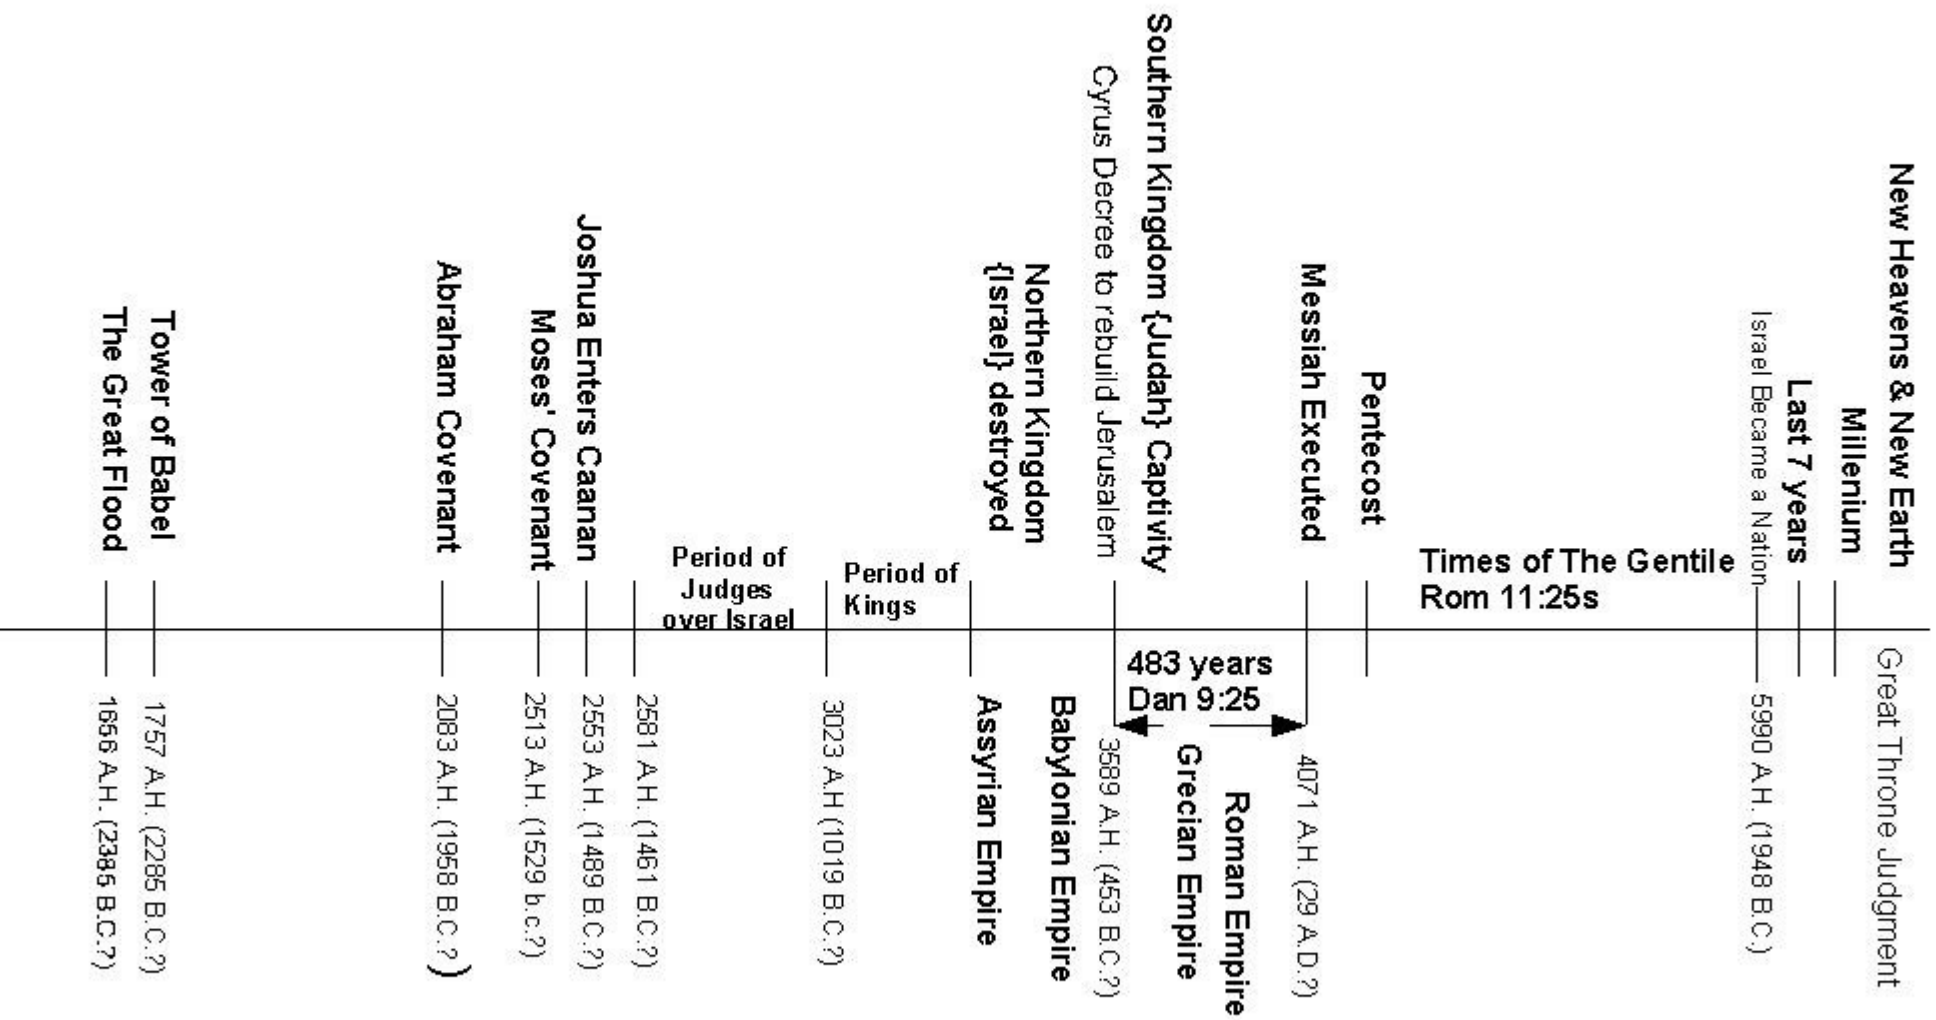

World Time Line Chart

End of Time Chart

Gen 8:3-4 1 month = 30 days
 1 year = 360 days
 7 years = 2520 days
 3 ½ years = 1260 days
 42 months = 1260 days
 43 months = 1290 days